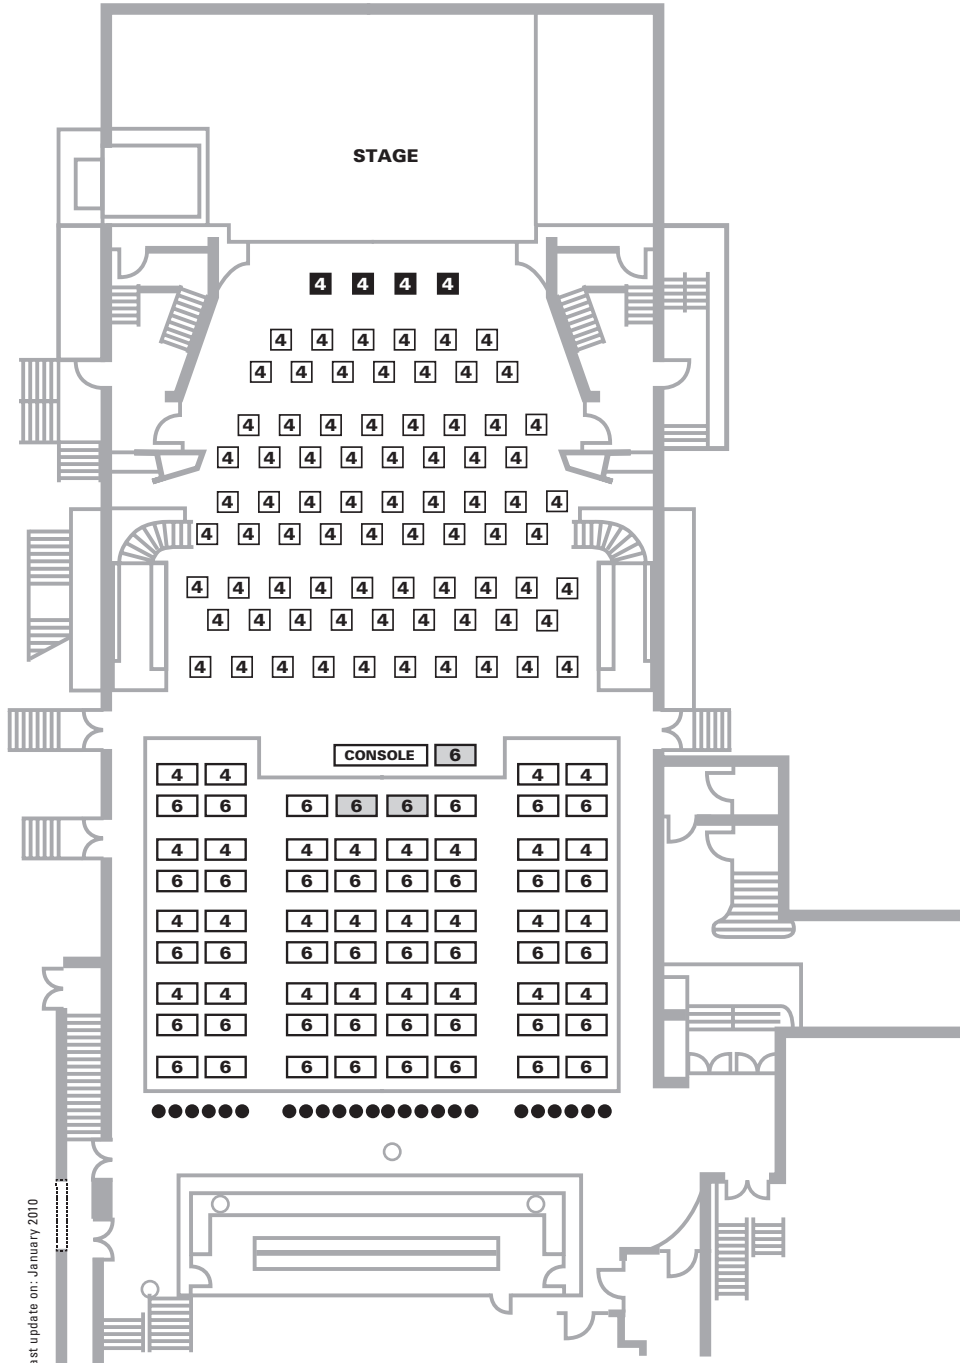

## Floor Plan: (tables and chairs)

Capacity: 702 seated people

Last update on: January 2010

Subject to change depending on the technical needs.  
 Obstructed view or/and Subject to change depending on the technical needs